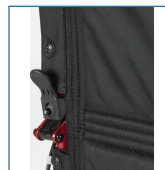

## Lightweight Expedition Aluminum Transport Chair

HCPCS: E1038

FIGURE A

FIGURE B

- Weighs only 19 lbs
- Available in blue or red frames
- Folds flat for easy transport (Figure A)
- Handy lever on chair back makes it easy and convenient to fold back down (Figure B)
- Comes with seat belt
- Companion activated wheel locks
- 12" rear "flat-free" wheels

### Description

STDS1070	Seat Rail Guide, Removable Arm, 1/ea, EA
STDS871	Hand Grip, Sentra, 1/ea, EA
STDS4020	Tipping Sleeve 1/ea, EA
STDS002001	Arm Pad Screw, 1/ea, EA
STDSFLVB	Universal Wheel Chair Vinyl Full Arm Pad, 1/ea, EA
STDS5D0914	Folding Cane Hinge, ATC 5D, 1 ea, EA
STDS5D5505	Wheel Brake, Left, EXP19LT, 1 ea, EA
STDS5D5506	Wheel Brake, Right, EXP19LT, 1 ea, EA
STDS5D5507	Rear Axle Bearings, EXP19LT, 1 pair, PR
STDS5D5508	Rear Hub Cap, EXP19LT, 1 ea, EA
STDS5D5509	Rear Axle Bolt with Sleeve, EXP19LT, 1 ea, EA