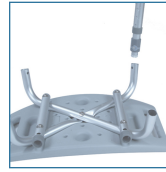

Deluxe Aluminum Shower Chair

HCPCS: E0240

FIGURE A

FIGURE B

FIGURE C

- Easy, tool-free assembly of back, seat and legs (Figure A - B)
- Aluminum frame is lightweight, durable and corrosion proof
- New pinch-free cover allows for push pins to be depressed without pinching finger
- The audible "click" will be heard when secure (Figure C)
- Legs are height adjustable in 1" increments, and angled with suction-style tips to provide additional stability
- Support collar prevents leg movement and reduces rattle
- Made using recycled materials

PRODUCTS	Description
12202KD-4	Bath Seat w/ Back, KD, 4/cs

SPECIFICATIONS	Description
Carton Shipping Weight	29 lbs.
Outside Legs	19.5" (W) x 19.5" (D)
Seat Dimensions	19.25" (W) x 11.5" (D)
Seat Height	15.5" - 19.5"
Warranty	Limited Lifetime
Weight	7 lbs.
Weight Capacity	300 lbs