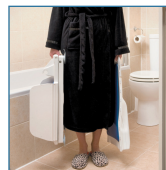

## Bellavita Auto Bath Lifter

HCPCS: E0240+A9270

FIGURE A

FIGURE B

FIGURE C

- The lightest bathlift on the market at only 20.5 lbs
- The Bellavita lowers to 2.3" (Figure A)
- Seat height reaches 18.8" for deeper tubs
- The backrest reclines to 50° at its lowest position
- Completely tool-free set up makes it easy-to-install and operate When not in use, back easily folds down for space-saving storage (Figure B)
- Watertight hand control floats
- The easy-to-use quick charge lithium-ion battery is accommodated in the hand control
- Two-piece construction makes the lift easy to assemble/disassemble for transport
- Padded seat and backrest provide added comfort
- Washable hygienic covers are sold separately
- Hygienic cutaway and slimline profile for easy handling
- 4 quick-release suction cups for anti-slip bath base
- Headrest available as an option
- Simplify transfers, positioning and rotating when using your bath lift with a Vitaturn Swivel and Transfer Aid
- Suction cups adhere to smooth surfaces only, and not textured surfaces