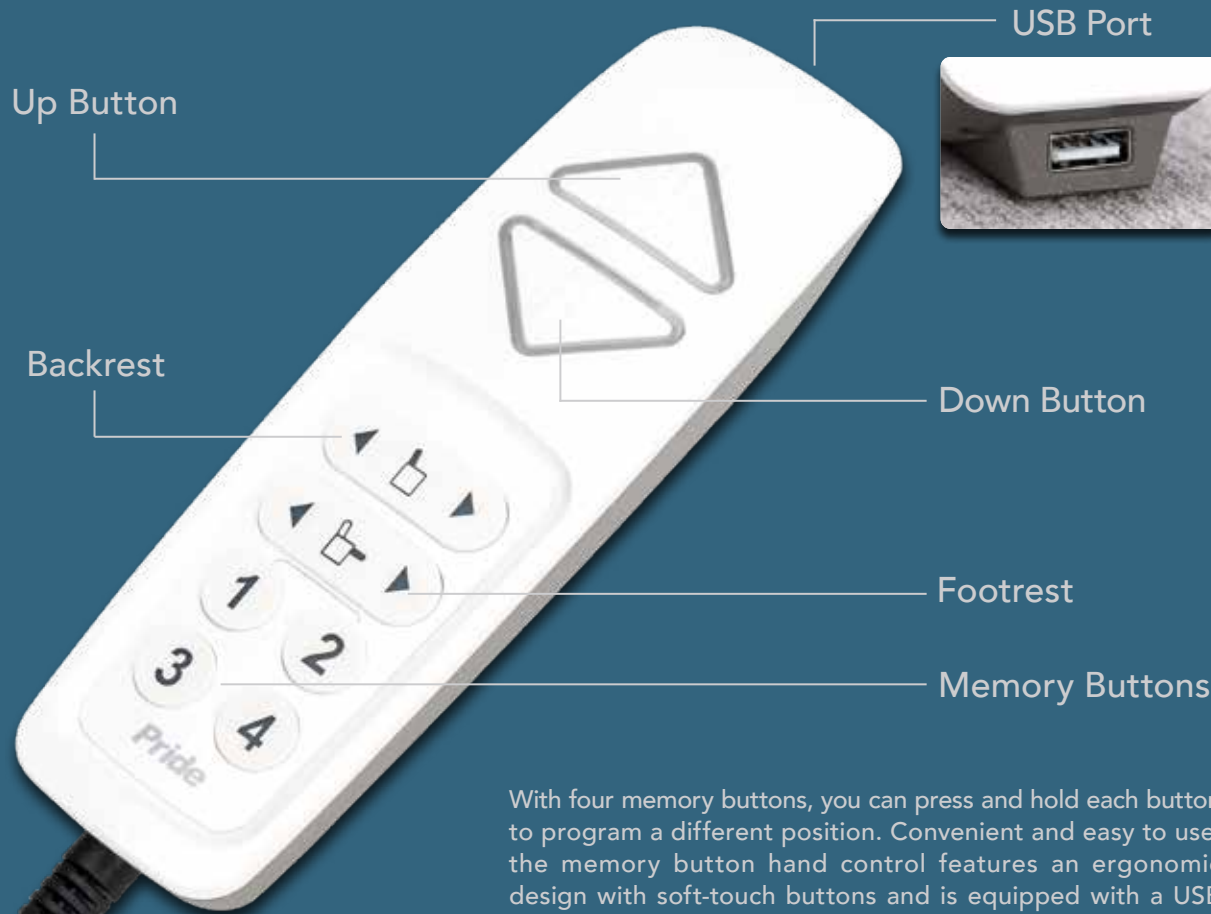

AMERICA'S #1 POWER LIFT RECLINER

pridemobility.com |

WITH THE MEMORY BUTTON HAND CONTROL, YOUR
PERFECT POSITION
 IS ALWAYS AT YOUR FINGERTIPS!

With four memory buttons, you can press and hold each button to program a different position. Convenient and easy to use, the memory button hand control features an ergonomic design with soft-touch buttons and is equipped with a USB charger port. Standard on the Oasis LC-580iM and LC-580iL.

How to Set Your Memory Buttons

Find your desired position

Press and hold memory Button 1 and memory button 2 for three seconds. The LED lights on the memory buttons will flash to indicate that the hand control is in "set" mode.