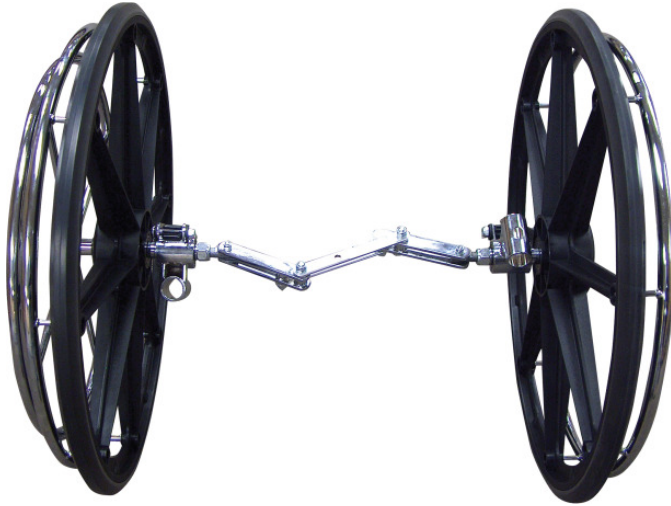

One-Arm Drive

HCPCS:

- Allows wheelchair to be propelled with one arm