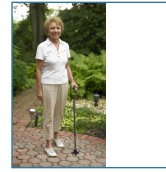

Flex 'N Go Cane Tip

HCPCS:

FIGURE A

FIGURE B

FIGURE C

- Three points of contact with the ground for excellent stability
- Tip flexes and swivels to maintain contact with the ground when the cane is at an angle, providing superior balance
- Replaces the existing tip of most folding canes using the included tightening tool