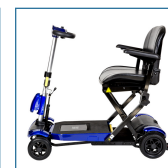

## ZooMe Auto-Flex Folding Travel Scooter

HCPCS:

FIGURE A

FIGURE B

FIGURE C

FIGURE D

FIGURE E

FIGURE F

FIGURE G

FIGURE H

- Fully electronic folding and unfolding in 15 seconds or less with a wireless key fob
- Aluminum alloy frame is lightweight for superior portability
- Airline safe lithium battery
- High-gloss shrouds for a protective finish
- Easy throttle control
- Delta tiller for users with limited dexterity
- Auto-folding seat with padded, adjustable armrests
- Flat-free, non-marking tires for worry-free travel
- Easy-to-adjust tiller places the scooter's controls in the ideal position
- Secondary manual-release levers and toggle switch for folding and unfolding
- Front and rear reflectors
- 2 ignition keys and 1 key fob included
- Anti-tip wheels for additional safety

### Description

FLEX-AUTO	ZooMe Flex Auto Folding Scooter, Blue
-----------	---------------------------------------